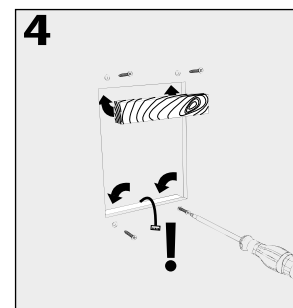

INSTALLATION IN A HOLLOW WALL

YouTube TDS90030

9
See instructions
TDS90030
or TDS90032