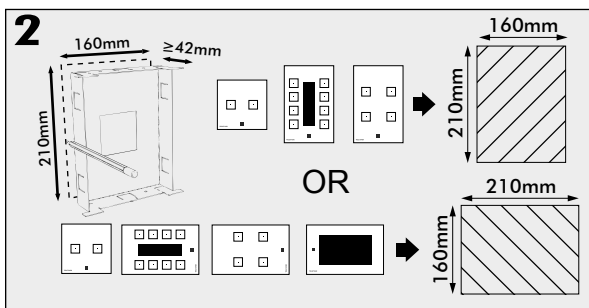

9
See instructions
TDS90030
or TDS90032