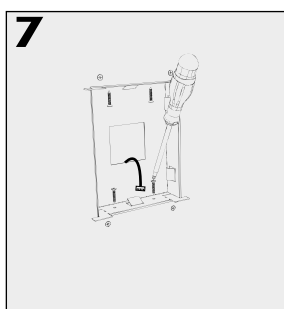

## INSTRUCTIONS FOR FLUSH MOUNTING KIT TDS90030 OR TDS90032

X	H
195 < X < 205	175
185 < X < 195	165
175 < X < 185	155
165 < X < 175	145
155 < X < 165	135
145 < X < 155	125
135 < X < 145	115
125 < X < 135	105
115 < X < 125	90

AURUS centre height (H)

User height (X)

OR

### INSTALLATION IN A HOLLOW WALL

YouTube TDS90030

9  
See instructions  
TDS90030  
or TDS90032