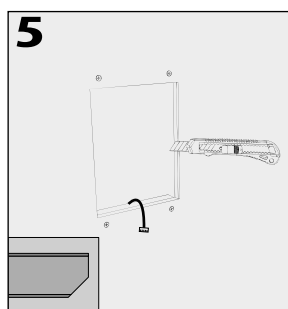

INSTALLATION IN A HOLLOW WALL

YouTube TDS90030

9
See instructions
TDS90030
or TDS90032