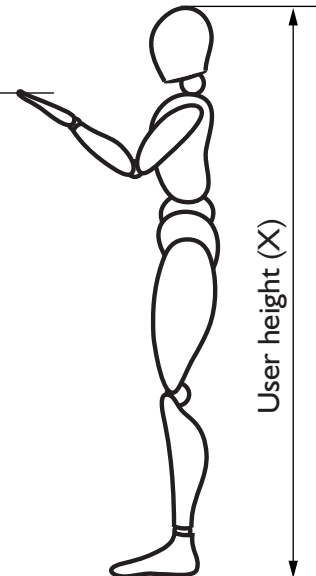

## INSTRUCTIONS FOR FLUSH MOUNTING KIT TDS90030 OR TDS90032

X	H
195 < X < 205	175
185 < X < 195	165
175 < X < 185	155
165 < X < 175	145
155 < X < 165	135
145 < X < 155	125
135 < X < 145	115
125 < X < 135	105
115 < X < 125	90

AURUS centre height (H)

User height (X)

OR