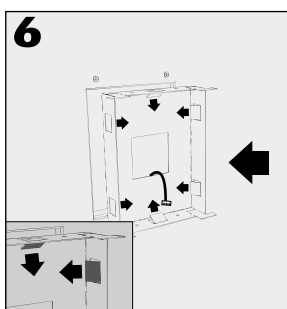

## INSTRUCTIONS FOR FLUSH MOUNTING KIT TDS90030 OR TDS90032

X	H
195 < X < 205	175
185 < X < 195	165
175 < X < 185	155
165 < X < 175	145
155 < X < 165	135
145 < X < 155	125
135 < X < 145	115
125 < X < 135	105
115 < X < 125	90

AURUS centre height (H)

User height (X)

OR

### INSTALLATION IN A HOLLOW WALL

YouTube TDS90030

9  
See instructions  
TDS90030  
or TDS90032