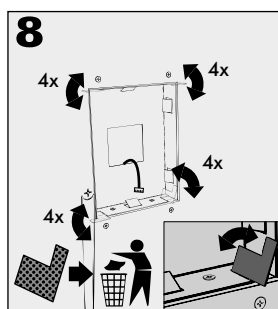

INSTALLATION IN A HOLLOW WALL

YouTube TDS90030

9
See instructions
TDS90030
or TDS90032