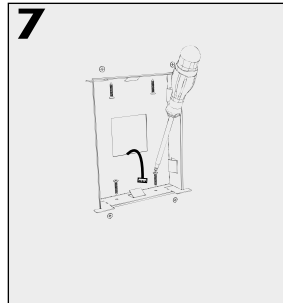

INSTRUCTIONS FOR FLUSH MOUNTING KIT TDS90032

X	H
$195 < X < 205$	175
$185 < X < 195$	165
$175 < X < 185$	155
$165 < X < 175$	145
$155 < X < 165$	135
$145 < X < 155$	125
$135 < X < 145$	115
$125 < X < 135$	105
$115 < X < 125$	90

AURUS centre height (H)

User height (X)

TDS90032

TDS90031

INSTALLATION IN A HOLLOW WALL

YouTube TDS90030

➔ 10

TDS90032

INSTALLATION IN A SOLID WALL

YouTube TDS90030

➔ 10