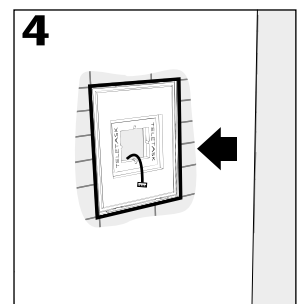

INSTALLATION IN A SOLID WALL

YouTube TDS90030