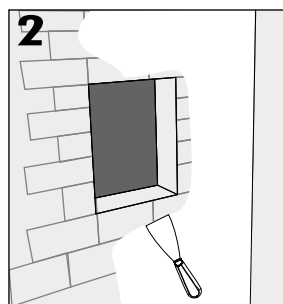

INSTALLATION IN A SOLID WALL

YouTube TDS90030