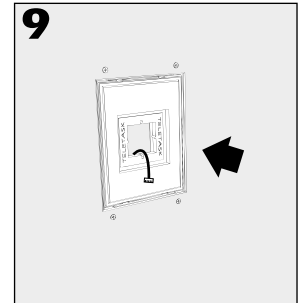

INSTRUCTIONS FOR FLUSH MOUNTING KIT TDS90032

X	H
$195 < X < 205$	175
$185 < X < 195$	165
$175 < X < 185$	155
$165 < X < 175$	145
$155 < X < 165$	135
$145 < X < 155$	125
$135 < X < 145$	115
$125 < X < 135$	105
$115 < X < 125$	90

AURUS centre height (H)

User height (X)

TDS90032

TDS90031

INSTALLATION IN A HOLLOW WALL

YouTube TDS90030

➔ 10

TDS90032