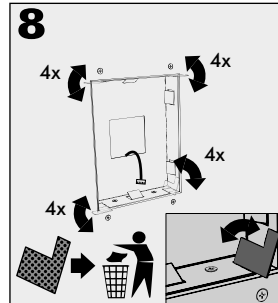

INSTRUCTIONS FOR FLUSH MOUNTING KIT TDS90032

X	H
$195 < X < 205$	175
$185 < X < 195$	165
$175 < X < 185$	155
$165 < X < 175$	145
$155 < X < 165$	135
$145 < X < 155$	125
$135 < X < 145$	115
$125 < X < 135$	105
$115 < X < 125$	90

AURUS centre height (H)

User height (X)

TDS90032

TDS90031

INSTALLATION IN A HOLLOW WALL

YouTube TDS90030

➔ 10

TDS90032