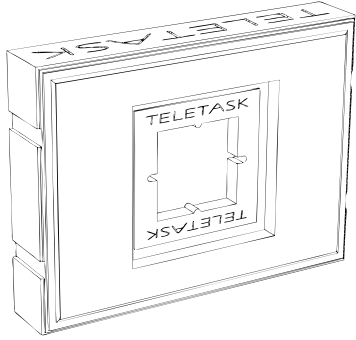

INSTRUCTIONS FOR FLUSH MOUNTING KIT TDS90032

X	H
$195 < X < 205$	175
$185 < X < 195$	165
$175 < X < 185$	155
$165 < X < 175$	145
$155 < X < 165$	135
$145 < X < 155$	125
$135 < X < 145$	115
$125 < X < 135$	105
$115 < X < 125$	90

AURUS centre height (H)

User height (X)

TDS90032

TDS90031

INSTALLATION IN A HOLLOW WALL

YouTube TDS90030

➔ 10

TDS90032