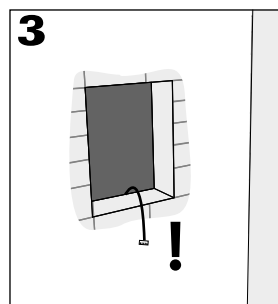

INSTALLATION IN A SOLID WALL

YouTube TDS90030