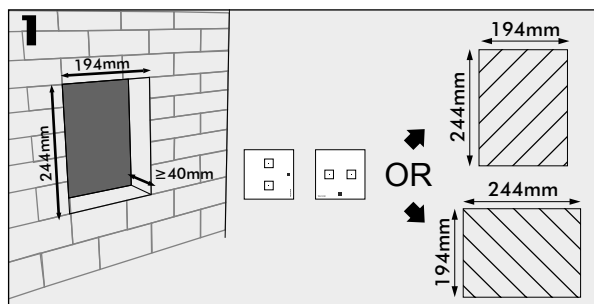

INSTALLATION IN A SOLID WALL

YouTube TDS90030