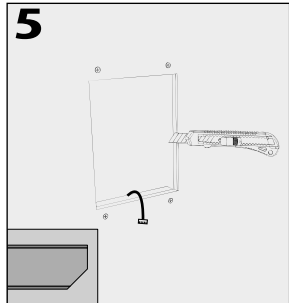

INSTRUCTIONS FOR FLUSH MOUNTING KIT TDS90032

X	H
$195 < X < 205$	175
$185 < X < 195$	165
$175 < X < 185$	155
$165 < X < 175$	145
$155 < X < 165$	135
$145 < X < 155$	125
$135 < X < 145$	115
$125 < X < 135$	105
$115 < X < 125$	90

AURUS centre height (H)

User height (X)

TDS90032

TDS90031

INSTALLATION IN A HOLLOW WALL

YouTube TDS90030

➔ 10

TDS90032