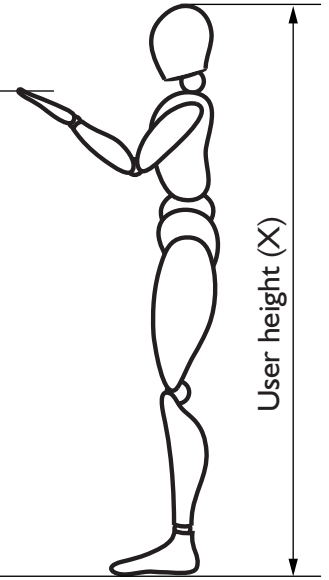

INSTRUCTIONS FOR FLUSH MOUNTING KIT TDS90032

X	H
$195 < X < 205$	175
$185 < X < 195$	165
$175 < X < 185$	155
$165 < X < 175$	145
$155 < X < 165$	135
$145 < X < 155$	125
$135 < X < 145$	115
$125 < X < 135$	105
$115 < X < 125$	90

AURUS centre height (H)

User height (X)

TDS90032

TDS90031

INSTALLATION IN A HOLLOW WALL

YouTube TDS90030

➔ 10

TDS90032