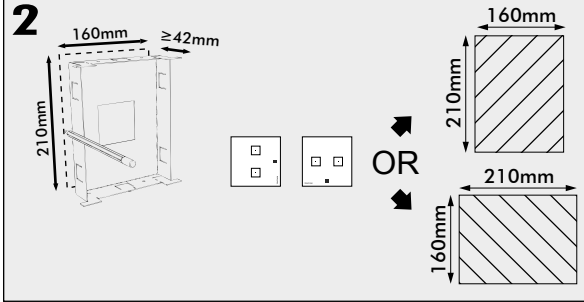

INSTRUCTIONS FOR FLUSH MOUNTING KIT TDS90032

X	H
$195 < X < 205$	175
$185 < X < 195$	165
$175 < X < 185$	155
$165 < X < 175$	145
$155 < X < 165$	135
$145 < X < 155$	125
$135 < X < 145$	115
$125 < X < 135$	105
$115 < X < 125$	90

AURUS centre height (H)

User height (X)

TDS90032

TDS90031

INSTALLATION IN A HOLLOW WALL

YouTube TDS90030

➔ 10

TDS90032