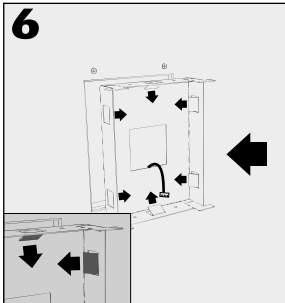

INSTRUCTIONS FOR FLUSH MOUNTING KIT TDS90032

X	H
$195 < X < 205$	175
$185 < X < 195$	165
$175 < X < 185$	155
$165 < X < 175$	145
$155 < X < 165$	135
$145 < X < 155$	125
$135 < X < 145$	115
$125 < X < 135$	105
$115 < X < 125$	90

AURUS centre height (H)

User height (X)

TDS90032

TDS90031

INSTALLATION IN A HOLLOW WALL

YouTube TDS90030

➔ 10

TDS90032

INSTALLATION IN A SOLID WALL

YouTube TDS90030

➔ 10