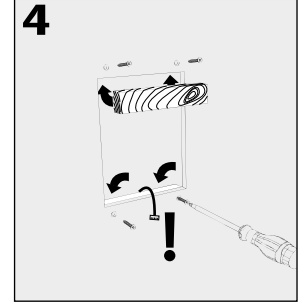

AURUS centre height (H)

User height (X)

TDS90032

TDS90031

INSTALLATION IN A HOLLOW WALL

YouTube TDS90030

➔ 10

TDS90032