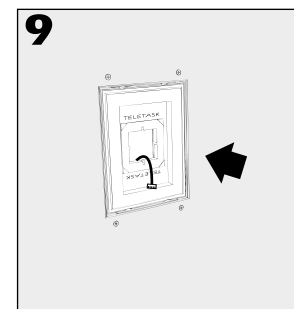

INSTALLATION IN A HOLLOW WALL

YouTube TDS90030

➔ 10