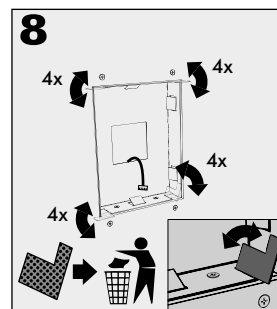

INSTALLATION IN A HOLLOW WALL

YouTube TDS90030

➔ 10