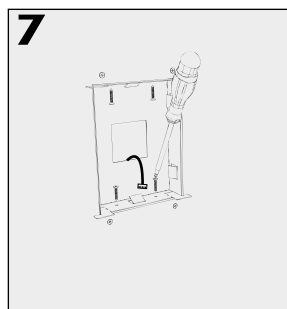

## INSTRUCTIONS FOR FLUSH MOUNTING KIT TDS90030

X	H
195 < X < 205	175
185 < X < 195	165
175 < X < 185	155
165 < X < 175	145
155 < X < 165	135
145 < X < 155	125
135 < X < 145	115
125 < X < 135	105
115 < X < 125	90

AURUS centre height (H)

User height (X)

## INSTALLATION IN A HOLLOW WALL

YouTube TDS90030

➔ 10