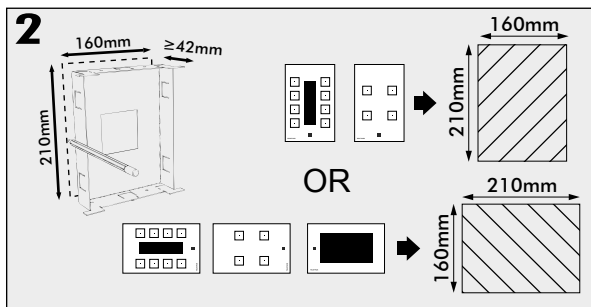

INSTRUCTIONS FOR FLUSH MOUNTING KIT TDS90030

X	H
195 < X < 205	175
185 < X < 195	165
175 < X < 185	155
165 < X < 175	145
155 < X < 165	135
145 < X < 155	125
135 < X < 145	115
125 < X < 135	105
115 < X < 125	90

AURUS centre height (H)

User height (X)

INSTALLATION IN A HOLLOW WALL

YouTube TDS90030

➔ 10

INSTALLATION IN A SOLID WALL

YouTube TDS90030

➔ 10