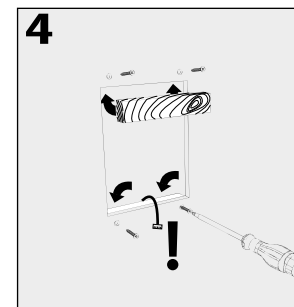

INSTALLATION IN A HOLLOW WALL

YouTube TDS90030

➔ 10