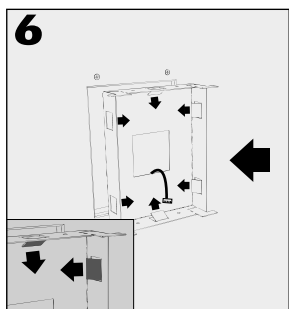

## INSTRUCTIONS FOR FLUSH MOUNTING KIT TDS90030

X	H
195 < X < 205	175
185 < X < 195	165
175 < X < 185	155
165 < X < 175	145
155 < X < 165	135
145 < X < 155	125
135 < X < 145	115
125 < X < 135	105
115 < X < 125	90

AURUS centre height (H)

User height (X)

## INSTALLATION IN A HOLLOW WALL

YouTube TDS90030

➔ 10