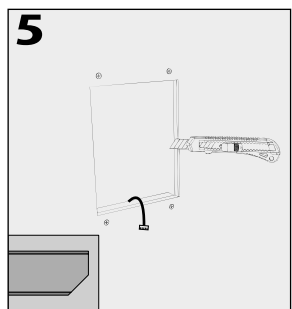

INSTALLATION IN A HOLLOW WALL

YouTube TDS90030

➔ 10