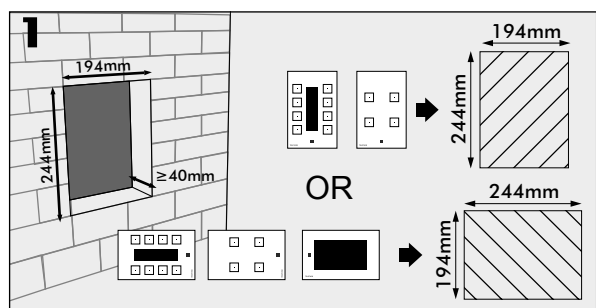

INSTALLATION IN A SOLID WALL

YouTube TDS90030