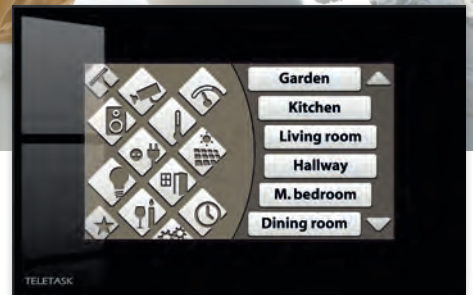

## AURUS-TFT

*Subtle integration*

***The AURUS-TFT touch screen is a member of the AURUS touch panel family. It is a compact but full featured touch screen with 4.3" color TFT display. The exclusive design of all AURUS family members is the result of the minimalistic approach of a plain glass panel with TELETASK capacitive touch (\*) technology.***