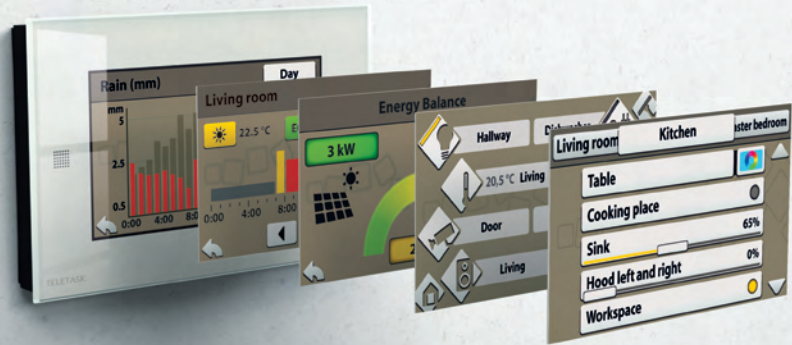

# TELETASK

trendsetter in domotics

Figure: AURUS-TFT intuitive user interface

White

Black

Silver grey

Gold

with traditional analog video-door phone systems as well. It makes the AURUS-TFT even more powerful and at the same time still compact. Watch your visitors on screen or navigate through your house, flat or building and control all available automation features.